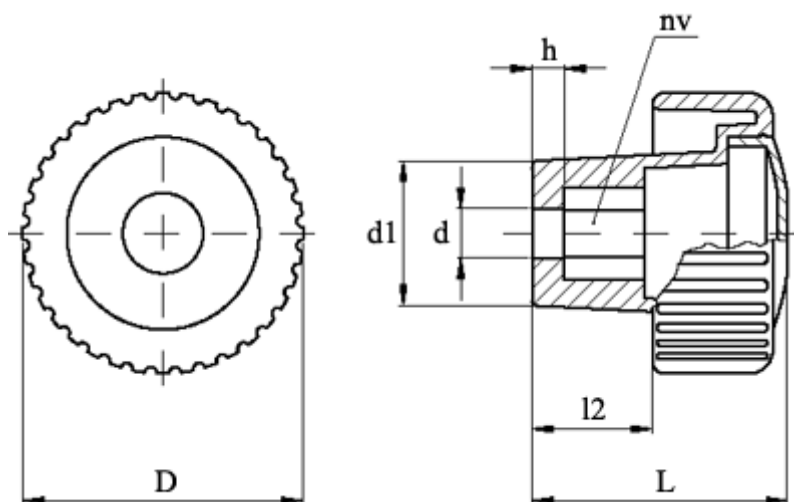

Article number: 23021387912

Description: E+G Knurled knob
MCT.70 EH-8 C2, Orange centre cap

Measures

D = 70
d = 8
d1 = 30.5
h = 9
L = 71
l2 = 40
NV = 13